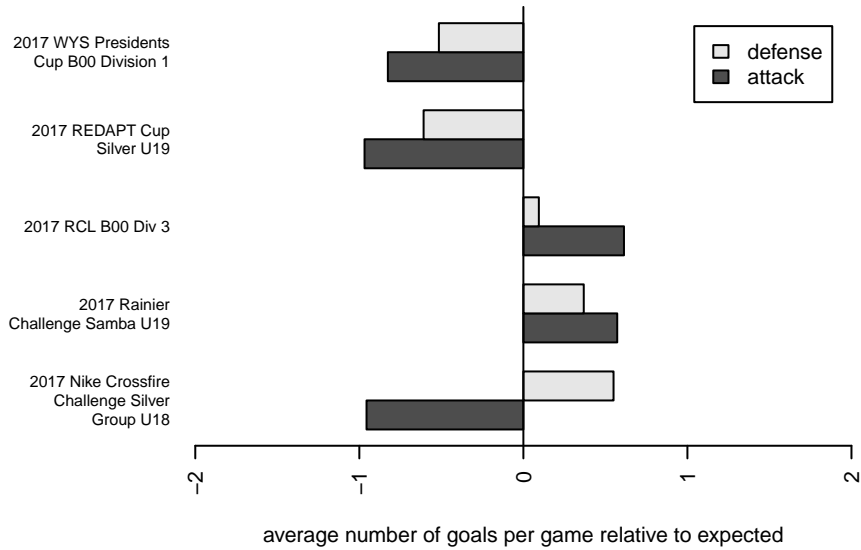

Crossfire Premier C B00

Crossfire Premier SC
 Redmond, WA
 B00 total strength=1547
 attack=17.82 defense=9.92
 fall league = RCL B00 Div 3
 notes= Hatstrup 2015

alt names used:
 Crossfire Premier B00 C
 CROSSFIRE PREMIER B00C (WA)
 Crossfire Premier B00 C

Venues played:
 2017 Rainier Challenge Samba U19
 2017 Nike Crossfire Challenge Silver Group U1
 2017 REDAPT Cup Silver U19
 2017 RCL B00 Div 3
 2017 WYS Presidents Cup B00 Division 1

Crossfire Premier C B00
 Dots are actual minus expected GF (blue circles) and GA (red triangles).
 Blue line is smoothed change in attack strength. Red is smoothed change in defense strength.

**attack and defense variance (black dot)
relative to other teams
and top 10 in region**

**attack and defense rating
relative to others at age
and all opponents in last 13 months**

Performance relative to 13 month average