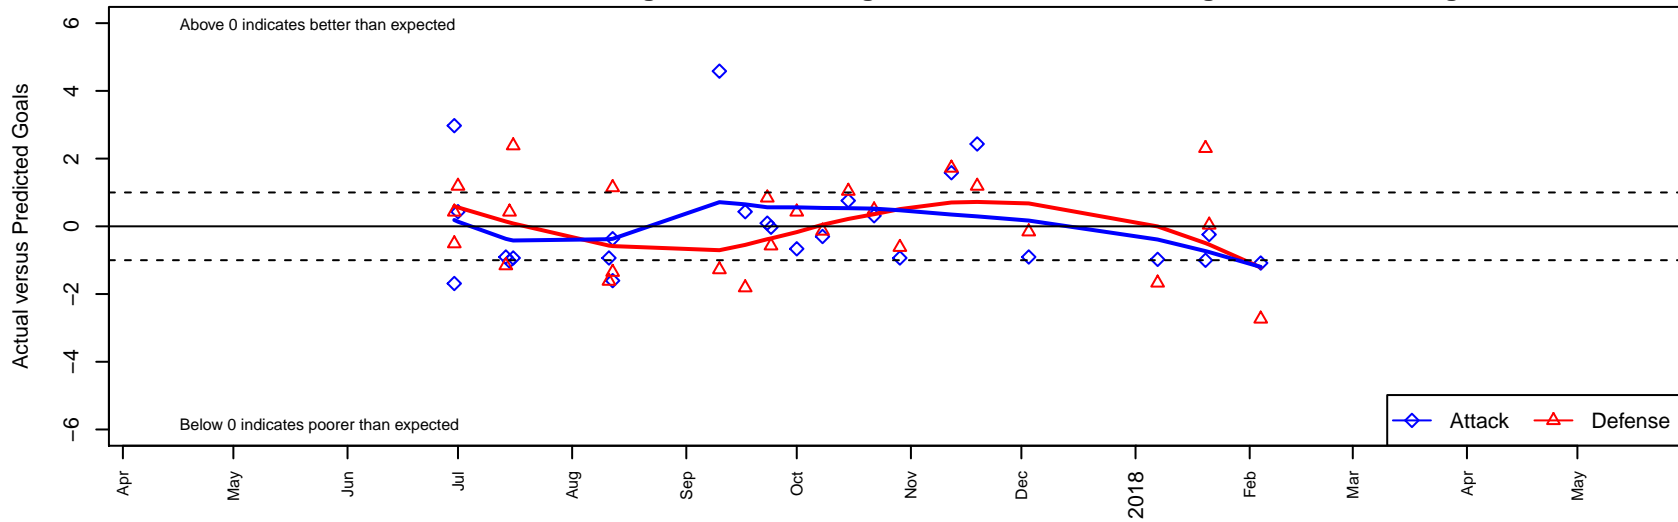

Crossfire Premier C B00

Crossfire Premier SC
 Redmond, WA
 B00 total strength=1547
 attack=17.82 defense=9.92
 fall league = RCL B00 Div 3
 notes= Hatstrup 2015

alt names used:
 Crossfire Premier B00 C
 CROSSFIRE PREMIER B00C (WA)
 Crossfire Premier B00 C

Venues played:
 2017 Rainier Challenge Samba U19
 2017 Nike Crossfire Challenge Silver Group U1
 2017 REDAPT Cup Silver U19
 2017 RCL B00 Div 3
 2017 WYS Presidents Cup B00 Division 1

Crossfire Premier C B00
 Dots are actual minus expected GF (blue circles) and GA (red triangles).
 Blue line is smoothed change in attack strength. Red is smoothed change in defense strength.

**attack and defense variance (black dot)
relative to other teams
and top 10 in region**

**attack and defense rating
relative to others at age
and all opponents in last 13 months**

Performance relative to 13 month average