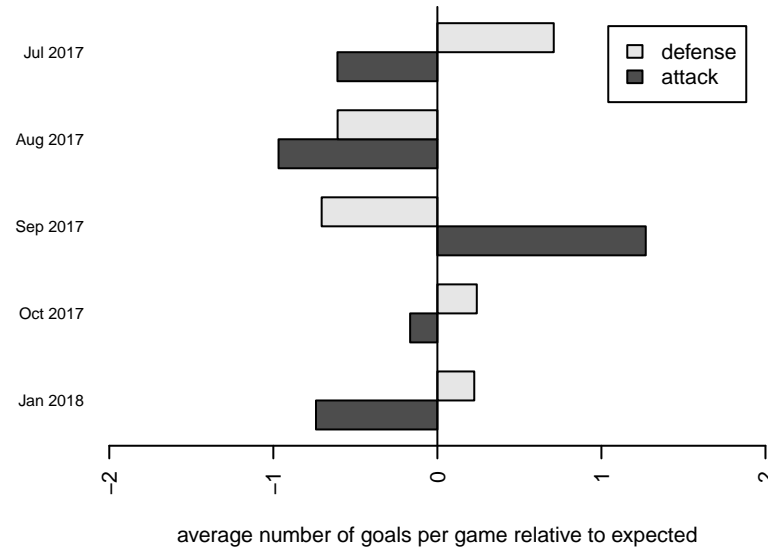

Performance relative to 13 month average