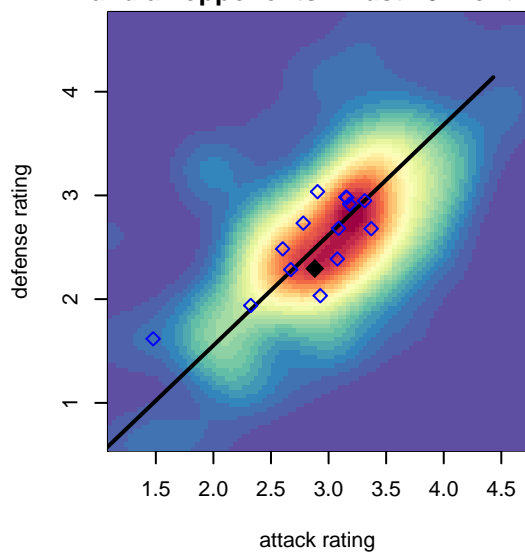

Crossfire Premier C B00

Crossfire Premier SC
 Redmond, WA
 B00 total strength=1547
 attack=17.82 defense=9.92
 fall league = RCL B00 Div 3
 notes= Hatstrup 2015

alt names used:
 Crossfire Premier B00 C
 CROSSFIRE PREMIER B00C (WA)
 Crossfire Premier B00 C

Venues played:
 2017 Rainier Challenge Samba U19
 2017 Nike Crossfire Challenge Silver Group U1
 2017 REDAPT Cup Silver U19
 2017 RCL B00 Div 3
 2017 WYS Presidents Cup B00 Division 1

Crossfire Premier C B00
 Dots are actual minus expected GF (blue circles) and GA (red triangles).
 Blue line is smoothed change in attack strength. Red is smoothed change in defense strength.

**attack and defense variance (black dot)
relative to other teams
and top 10 in region**

**attack and defense rating
relative to others at age
and all opponents in last 13 months**

Performance relative to 13 month average