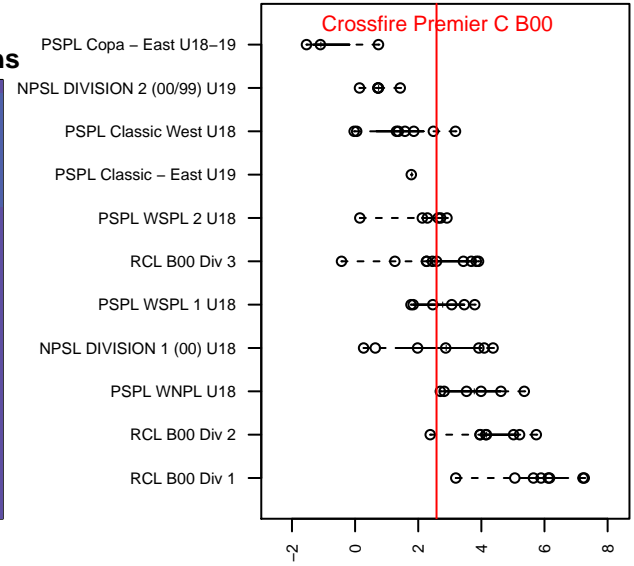

Crossfire Premier C B00

Crossfire Premier SC
 Redmond, WA
 B00 total strength=1547
 attack=17.82 defense=9.92
 fall league = RCL B00 Div 3
 notes= Hatstrup 2015

alt names used:
 Crossfire Premier B00 C
 CROSSFIRE PREMIER B00C (WA)
 Crossfire Premier B00 C

Venues played:
 2017 Rainier Challenge Samba U19
 2017 Nike Crossfire Challenge Silver Group U1
 2017 REDAPT Cup Silver U19
 2017 RCL B00 Div 3
 2017 WYS Presidents Cup B00 Division 1

Crossfire Premier C B00
 Dots are actual minus expected GF (blue circles) and GA (red triangles).
 Blue line is smoothed change in attack strength. Red is smoothed change in defense strength.

**attack and defense variance (black dot)
relative to other teams
and top 10 in region**

**attack and defense rating
relative to others at age
and all opponents in last 13 months**

Performance relative to 13 month average